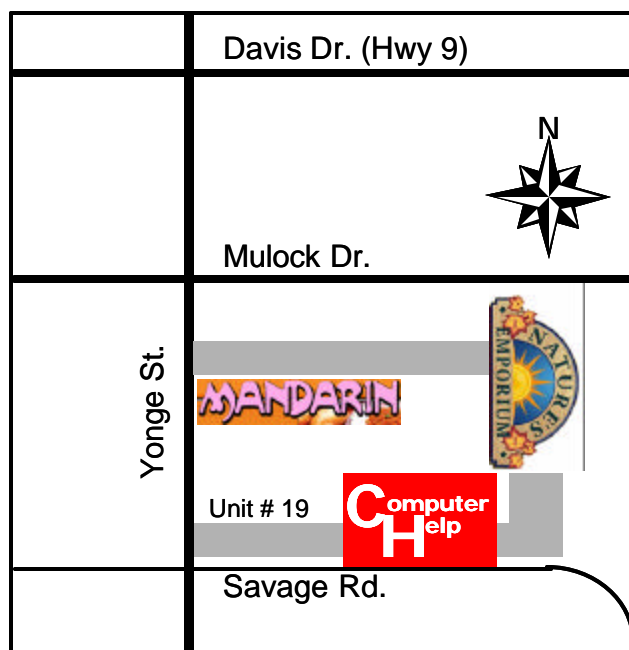

Computer Help

Newmarket Training Centre

Amberwood Heights Plaza
16635 Yonge Street, Unit 19
(Yonge St. & Mulock Dr.)

By Car

From Hwy 400:

Take the Davis Drive exit (Hwy 9) and drive east to Bathurst. Turn South on Bathurst to Mulock Dr. Drive East on Mulock to Yonge St. Drive South on Yonge St. and continue to the first set of lights which is Savage Rd. Turn east, then turn left into the Plaza. Our Plaza has a Mandarin Restaurant in the parking lot.

From Hwy 404/DVP:

Take Hwy 404/DVP North to Mulock Dr. Go west on Mulock to Yonge Street. Turn South on Yonge Street and continue to the first set of lights which is Savage Rd. Turn east, then turn left into the Plaza. Our Plaza has a Mandarin Restaurant in the parking lot.

Getting into our Office

We are located on the south side of this horseshoe shaped plaza, next to Weight Watchers.

Parking is free.

Computer Training Courses / Soft Skills Seminars / Access Database Development
A Division of MPM Skills Development Inc.
Head Office: P.O. Box 241, Newmarket ON L3Y 4X1
416.494.4912 - www.Computer-Help.ca