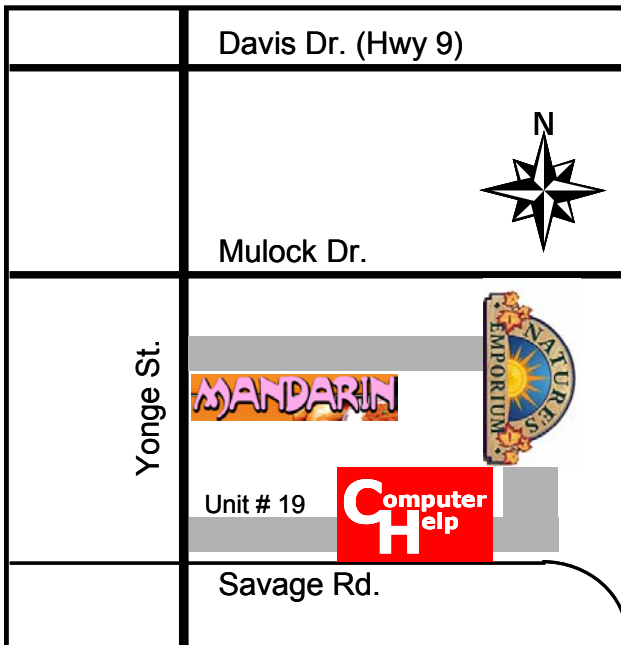

Computer Help

Newmarket Training Centre

Amberwood Heights Plaza
16635 Yonge Street, Unit 19
(Yonge St. & Mulock Dr.)

Our Newmarket classroom is located on Yonge Street, just a bit south from Upper Canada Mall and the Region of York Centre. To get to it by:

Car

From Hwy 400: Exit at Davis Drive exit (Hwy 9) and drive east to Yonge Street. Drive South on Yonge Street to Mulock Drive and continue to the first set of lights, which is Savage Road (there is a Mandarin restaurant and an Esso station just before you turn). Turn left, then turn left again into the Plaza.

From Hwy 404/DVP: Take Hwy 404/DVP north to the Mulock Drive exit. Turn west onto Mulock and drive to Yonge Street. Turn south onto Yonge Street and then continue to the first set of lights, which is Savage Road (there is a Mandarin restaurant and an Esso station just before you turn). Turn left, then turn left again into the Plaza.

Getting Into Our Office

We are located on the far end of this horseshoe-shaped plaza, on the south side next to Weight Watchers. Parking is free.

Computer Training Courses / Soft Skills Seminars / Access Database Development
A Division of MPM Skills Development Inc.
Head Office: P.O. Box 241, Newmarket ON L3Y 4X1
416.494.4912 - www.Computer-Help.ca