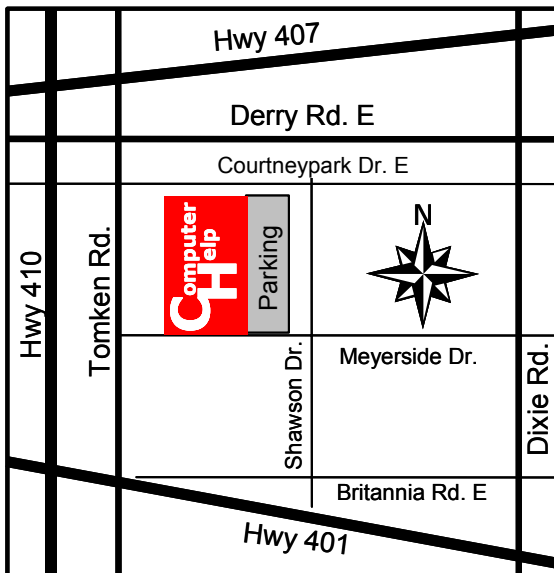

Computer Help

Mississauga Training Centre

Computer Help – Mississauga
1087 Meyerside Drive, Unit 10
(Dixie Road between Hwys. 401 & 407)

Our Mississauga location is on Meyerside Road, just off of Dixie Road, a little bit west of Lester B. Pearson Airport. To get to it by:

Car

On Highway 407: Take the 407 to the Dixie Road Exit and turn south. Meyerside is just past Courtneypark Road; there's a Royal Bank on the right-hand side corner of Dixie and Meyerside. Turn right onto Meyerside. Computer Help is located on the right-hand side just after Shawson Drive. There's a sign on the grass that says 'Restaurant Sandwich Shop'. We are located in Unit 10, right beside the Restaurant.

On Highway 401: Take the 401 to the Dixie Road exit. Turn north off 401. Meyerside Drive is about half-way between 407 and 401. You will see a Toronto Dominion bank on the right-hand side of the corner of Dixie Road and Meyerside Drive. Turn left onto Meyerside. We are on the right side, just past Shawson Drive. There's a sign on the grass that says 'Restaurant Sandwich Shop'. Our classroom is located in Unit 10, right beside the Restaurant.

Parking

Free parking is available in front of our building.

PC Training Courses & Access Development
A Division of MPM Skills Development Inc.
Head Office: P.O. Box 241, Newmarket ON L3Y 4X1
416.494.4912 - www.Computer-Help.ca