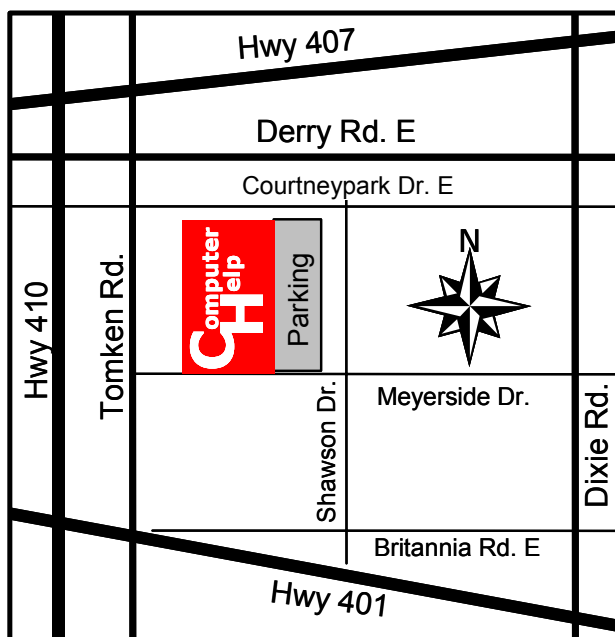

Computer Help

Mississauga Training Centre

Computer Help – Mississauga
1087 Meyerside Drive, Unit 10
(Dixie Road between Hwys. 401 & 407)

By Car

Take Hwy 407 or Hwy 401 to Dixie Road. Turn South off 407, or North off 401. Meyerside Drive is about half way between 407 and 401. You will see a Royal bank on the corner of Dixie Road and Meyerside Drive. Turn West on Meyerside. We are on the right side, just past Shawson Drive. There's a sign on the grass that says 'Restaurant Sandwich Shop'. We are located in Unit 10, right beside the Restaurant.

Parking

Parking is available in front of our building, at no charge.

PC Training Courses & Access Development
A Division of MPM Skills Development Inc.
Head Office: P.O. Box 241, Newmarket ON L3Y 4X1
416.494.4912 - www.Computer-Help.ca